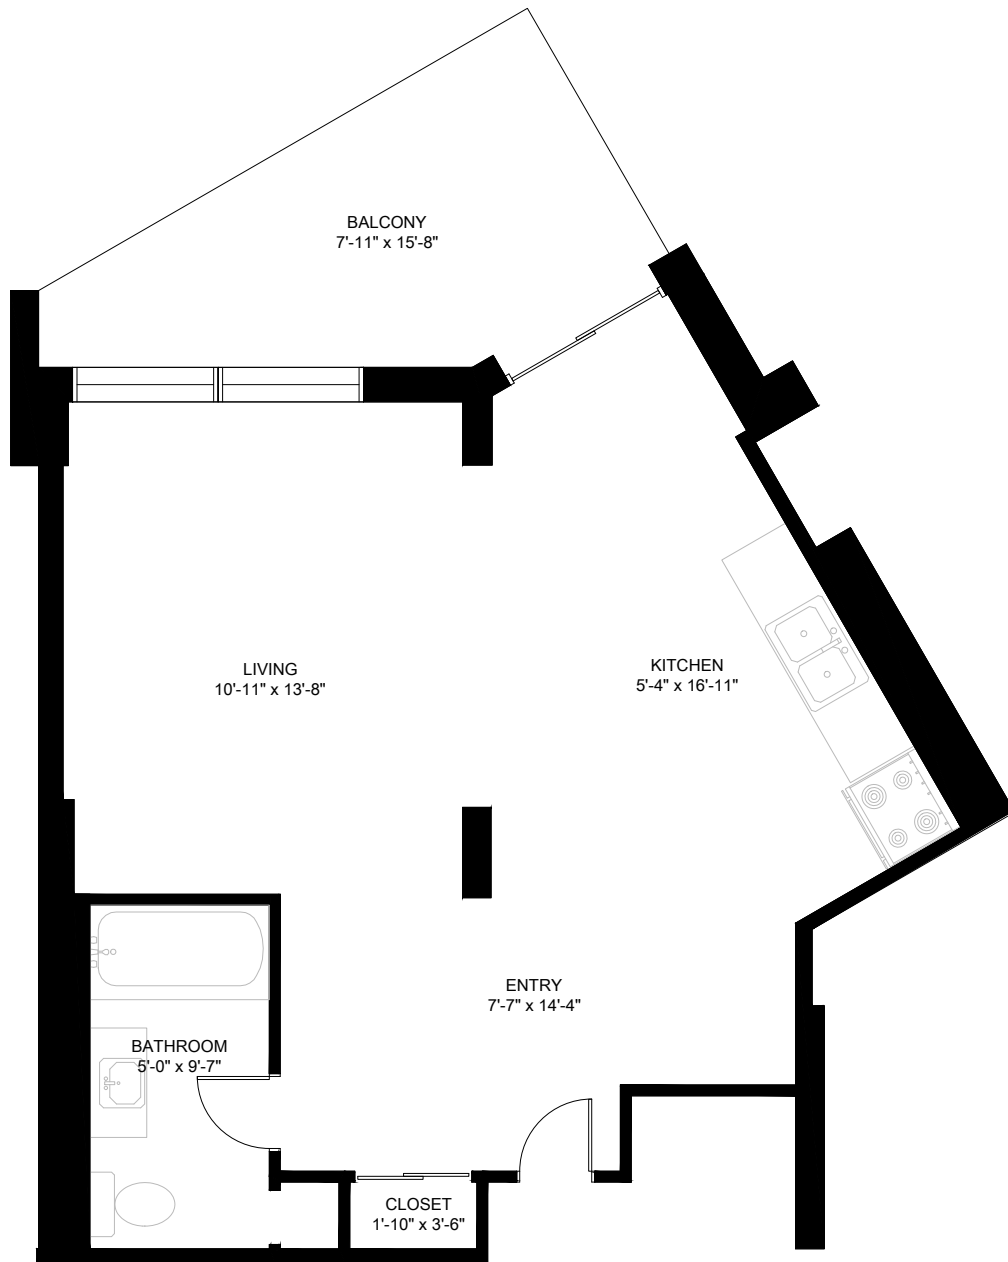

Devonshire
Properties

Graydon Hall

Bachelor Suite
Suite Type: D4
Interior: 504 Ft²
Balcony: 103 Ft²

Contact Us:

Website: www.20graydonhall.ca
Phone: 416-449-3000
Email: graydonhall@devonshire-inc.com
Agent: _____
www.devonshire-inc.com