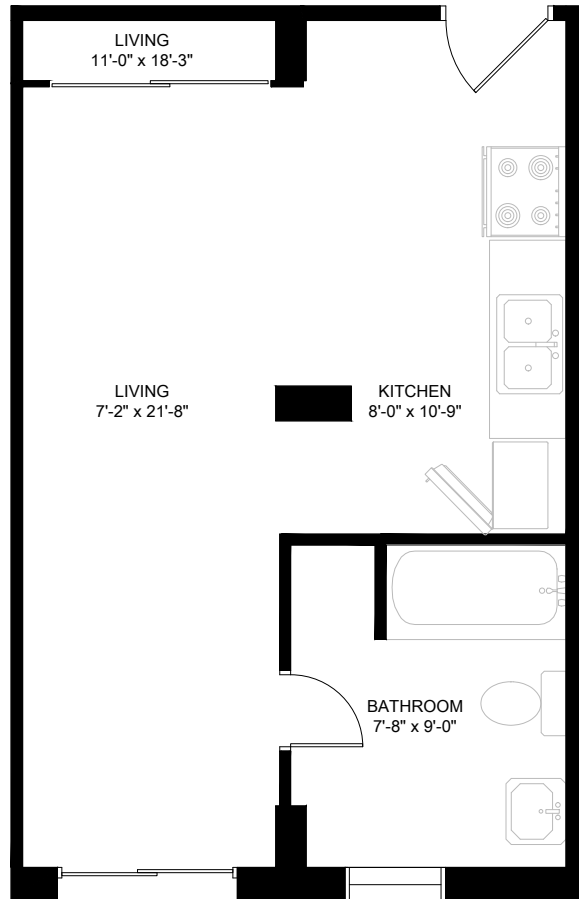

Devonshire
Properties

Graydon Hall

Bachelor Suite
Suite Type: D1
Interior: 377 Ft²