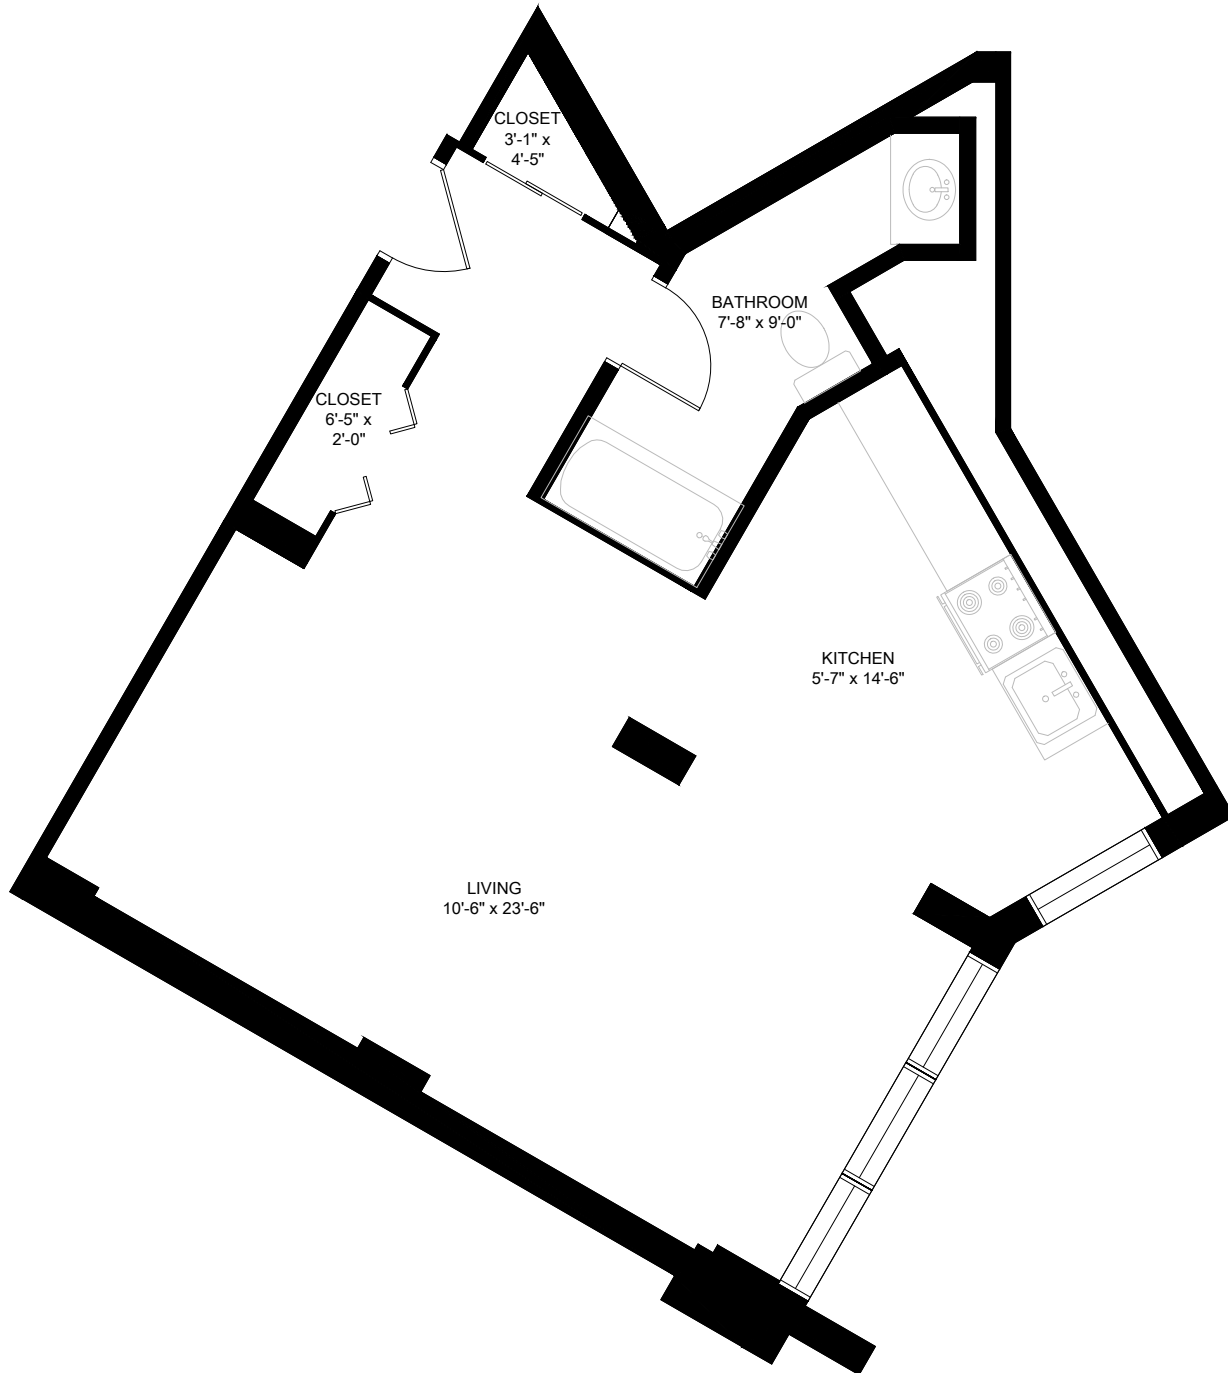

Devonshire
Properties

Graydon
Hall | Bachelor Suite
Suite Type: D3
Interior: 606 Ft²

Contact Us:

Website: www.20graydonhall.ca
Phone: 416-449-3000
Email: graydonhall@devonshire-inc.com
Agent: _____
www.devonshire-inc.com