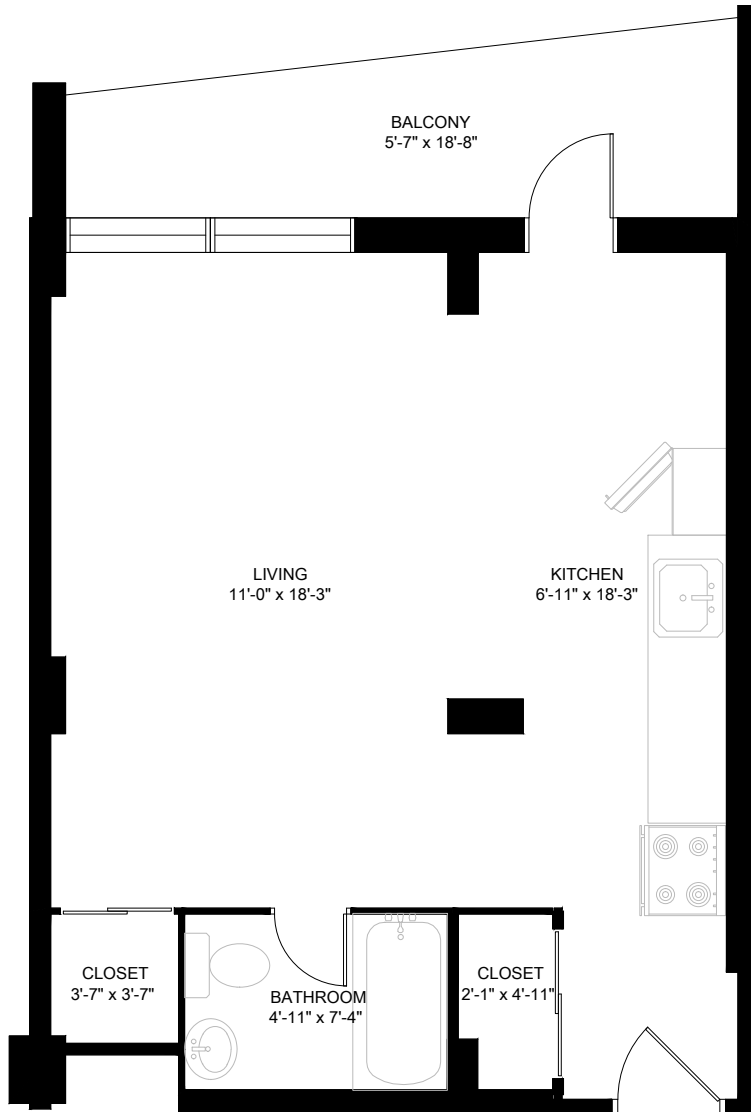

Devonshire
Properties

Graydon Hall

Bachelor Suite
Suite Type: D2
Interior: 464 Ft²
Balcony: 84 Ft²

Contact Us:

Website: www.20graydonhall.ca
Phone: 416-449-3000
Email: graydonhall@devonshire-inc.com
Agent: _____
www.devonshire-inc.com